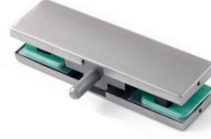

Max door weight is 90 kg

Maks. kapı genişliği 110 cm

Max door width is 110 cm

Sabitlenme noktası 90° ve 115°

Hold open 90° and 115°

GDH-100

Cam Kapı
Hidroliği

Floor Spring Door
Closer

GDM-100

Alt Mentşe

Bottom Patch

GDM-200

Üst Mentşe

Top Patch

GDM-300

Cam Panel
Mentşe

Overpanel Patch

GDM-400

H Cam Tutucu

Overpanel Side
Connector

GDM-500

Cam Köşe Kilit

Corner Lock

GDM-240