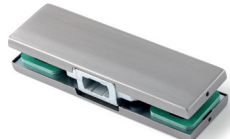

Max door weight is 90 kg

Maks. kapı genişliği 110 cm

Max door width is 110 cm

Sabitlenme noktası 90° ve 115°

Hold open 90° and 115°

GDH-100

Cam Kapı
Hidroliği

Floor Spring Door
Closer

GDM-100

Alt Mentşe

Bottom Patch

GDM-200

Üst Mentşe

Top Patch

GDM-300

Cam Panel
Mentşe

Overpanel Patch

GDM-400

H Cam Tutucu

Overpanel Side
Connector

GDM-500

Cam Köşe Kilit

Corner Lock

GDM-240